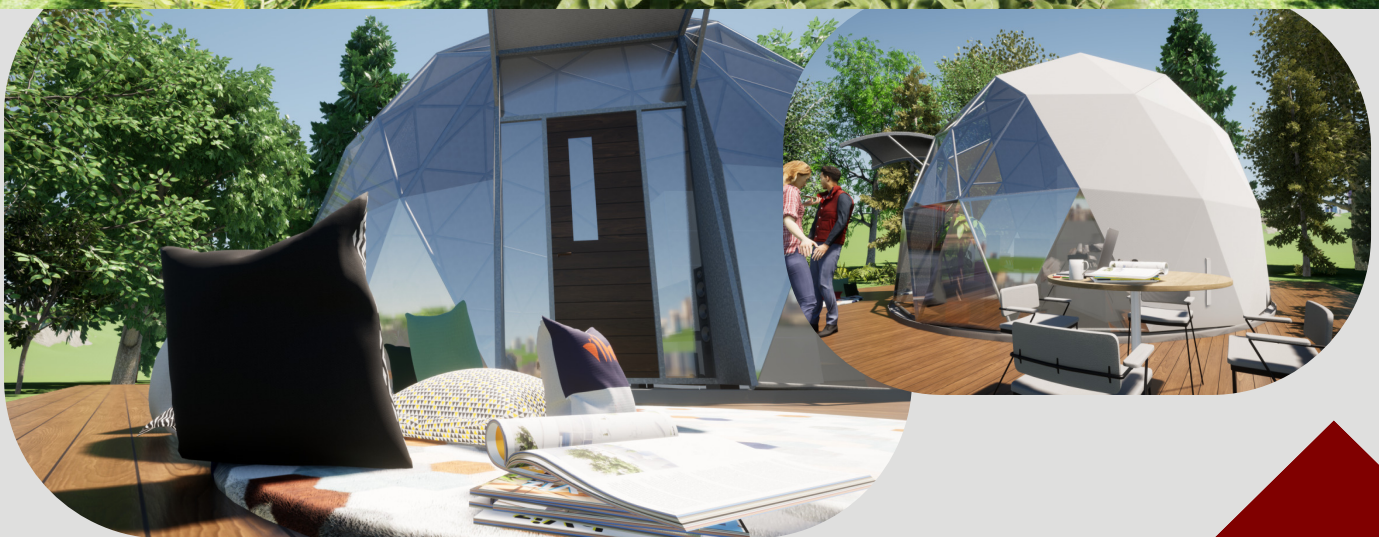

TEKSTEEL

GLAMPING

TEKSTEEL

LIVE OUTSIDE

Enjoy your life outside with glamping dome. Gather with family and friends to cheer your life and be happy. Life is outside.

+90 532 5748483 

info@teksteel.com.tr 

www.teksteel.com.tr 

TEKSTEEL

GLAMPING

TEKSTEEL

Innovative shaped glamping domes for your luxury resorts. Amazing experience for your guests.

+90 532 5748483 

info@teksteel.com.tr 

www.teksteel.com.tr 