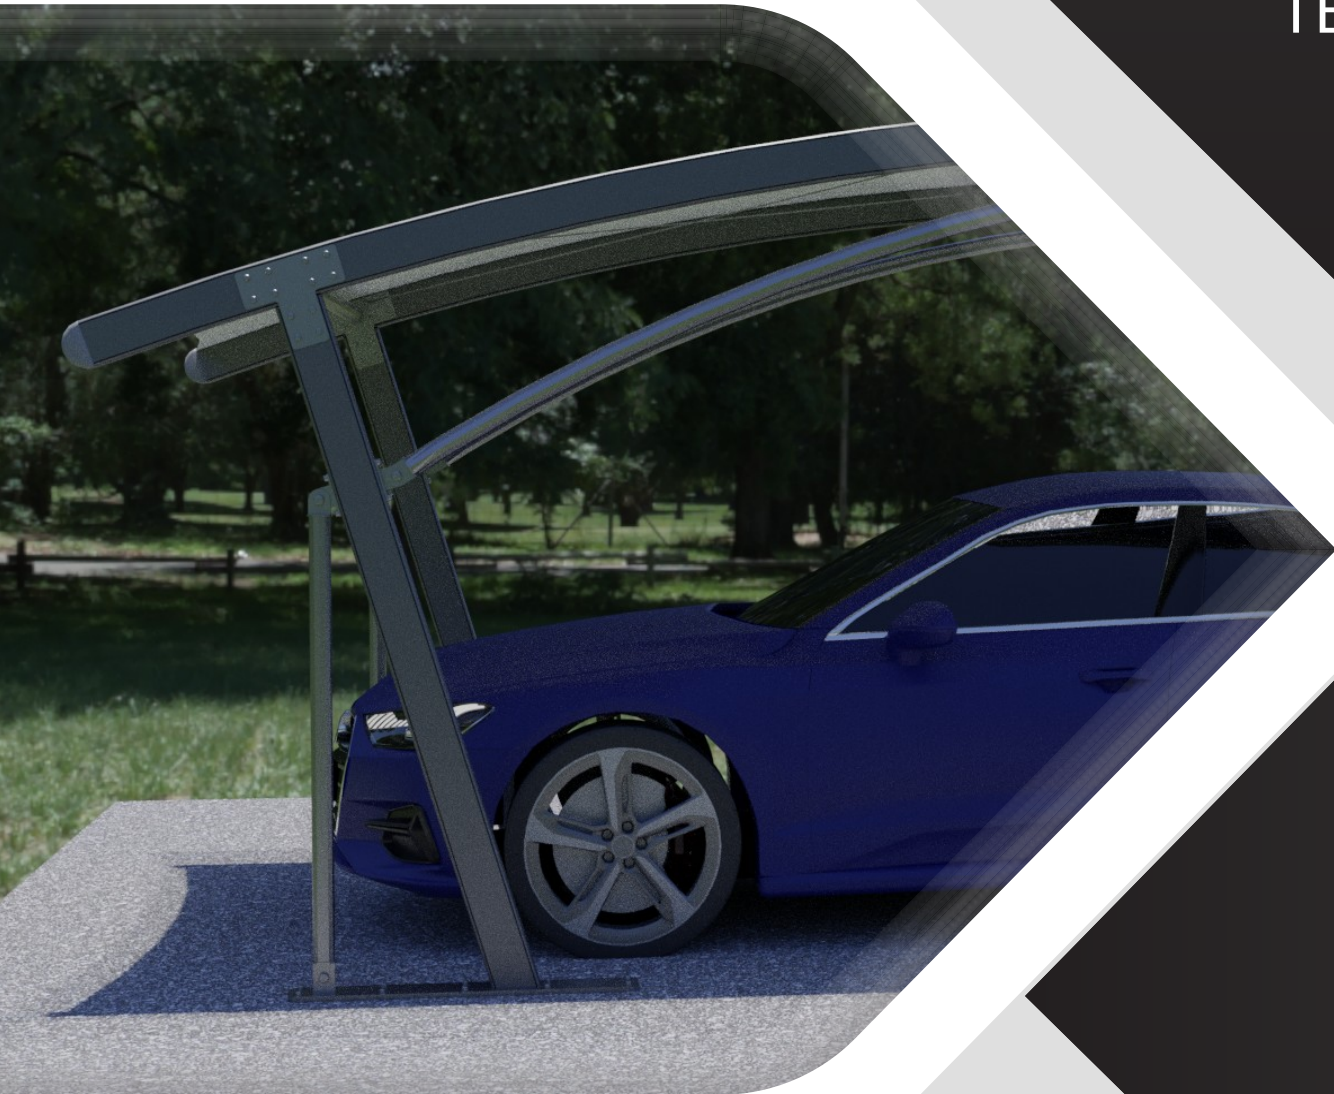

TEKSTEEL

CarPort

TEKSTEEL

LIVE OUTSIDE

Modular CarPort with aluminum structure created easy installation and strong shade and protection for your car. Be happy. Life is outside.

+90 532 5748483 
info@teksteel.com.tr 
www.teksteel.com.tr 

TEKSTEEL

CarPort

TEKSTEEL

Innovative modular carport system with aluminum is very strong but easy installation and light weight to protect your car..

+90 532 5748483 

info@teksteel.com.tr 

www.teksteel.com.tr 