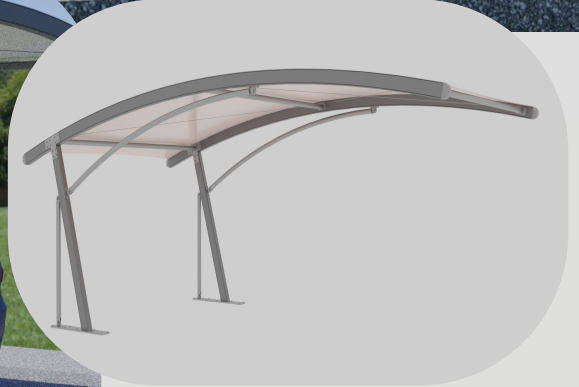

TEKSTEEL

CarPort

TEKSTEEL

LIVE OUTSIDE

Modular CarPort with aluminum structure created easy installation and strong shade and protection for your car. Be happy. Life is outside.

+90 532 5748483 
info@teksteel.com.tr 
www.teksteel.com.tr 

TEKSTEEL

CarPort

TEKSTEEL

Innovative modular carport system with aluminum is very strong but easy installation and light weight to protect your car..

+90 532 5748483 

info@teksteel.com.tr 

www.teksteel.com.tr 